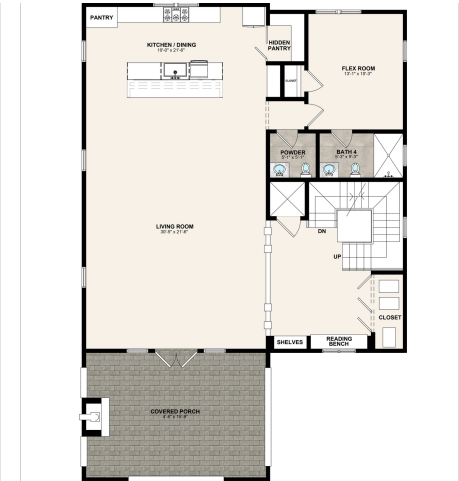

LOT 32

SEANEST VILLAGE

850-704-5006

focusconstructionllc.com