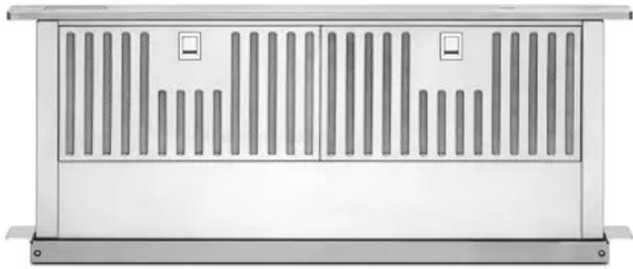

APPLIANCES/KITCHEN