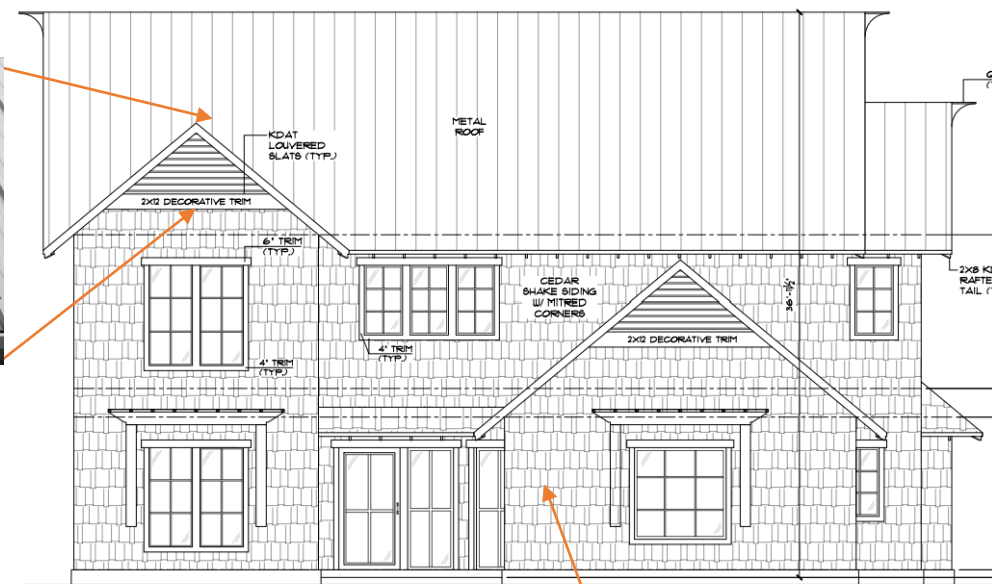

Lot 18 North Walton Lakeshore
Design Selections
Focus Construction, LLC

EXTERIOR SELECTIONS

Metal Roof

Trim: Aesthetic White SW 7035

Cedar Shake in Weathered Gray Stain

Jeldwen Siteline Windows in Black

Garage Coach Lights: Copper Gas Lanterns

Front Porch: Copper Gas Lantern

Driveway: Brick Pavers in Gray

DOORS / DOOR HARDWARE

Front Door: 4' W Eurowall Pivot Door in Black

Interior Doors: 8' Vertical MDF Doors

Interior Door Hardware

Exterior Doors Handleset