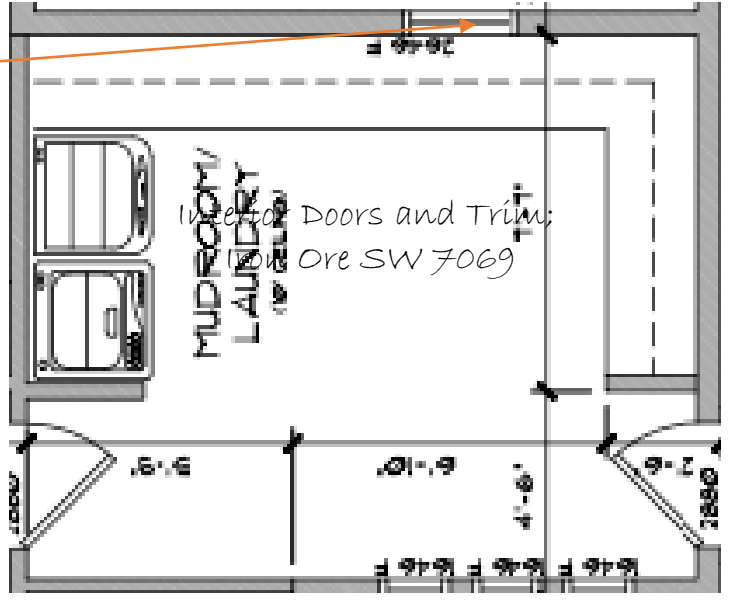

MUDROOM/LAUNDRY

Wall Sconce