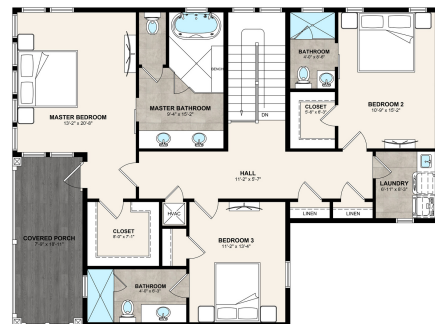

LOT 17 LAKESIDE

INLET BEACH

1

2

850-704-5006

focusconstructionllc.com